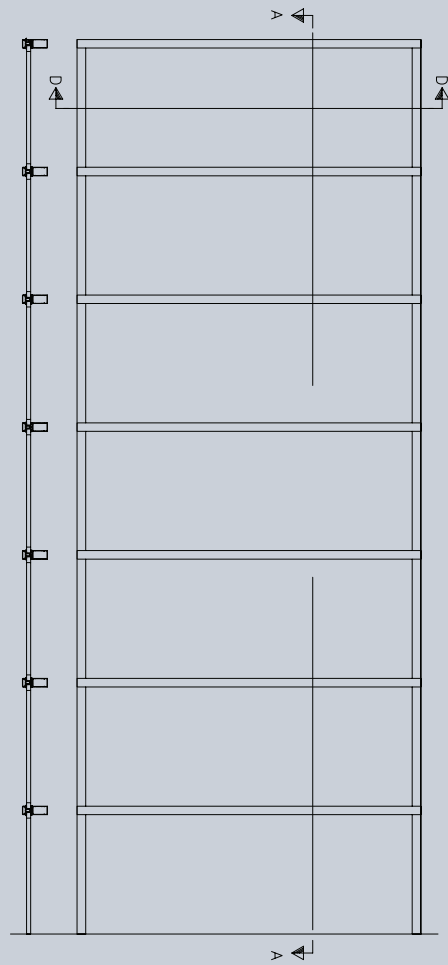

Alufam A/S deliver tested and approved fire constructions
F30 - F60 - EI30 - EI60 in aluminium and glass

50 mm facade