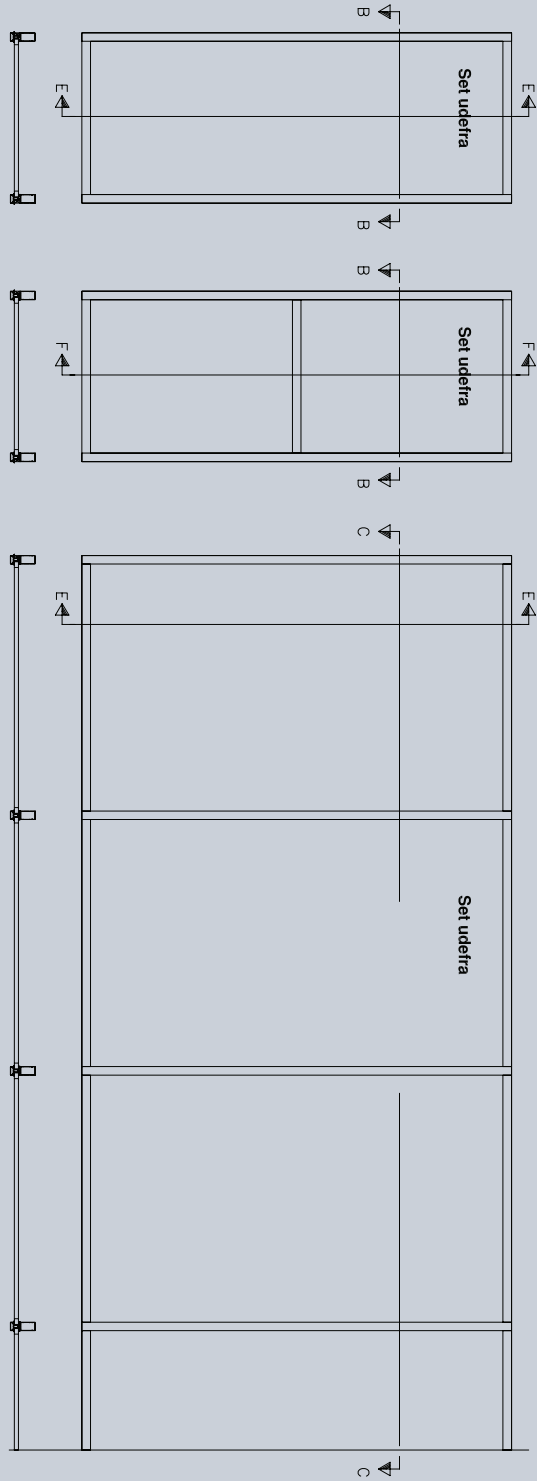

Alufam A/S deliver tested and approved fire constructions
F30 - F60 - EI30 - EI60 in aluminium and glass

50 mm facade