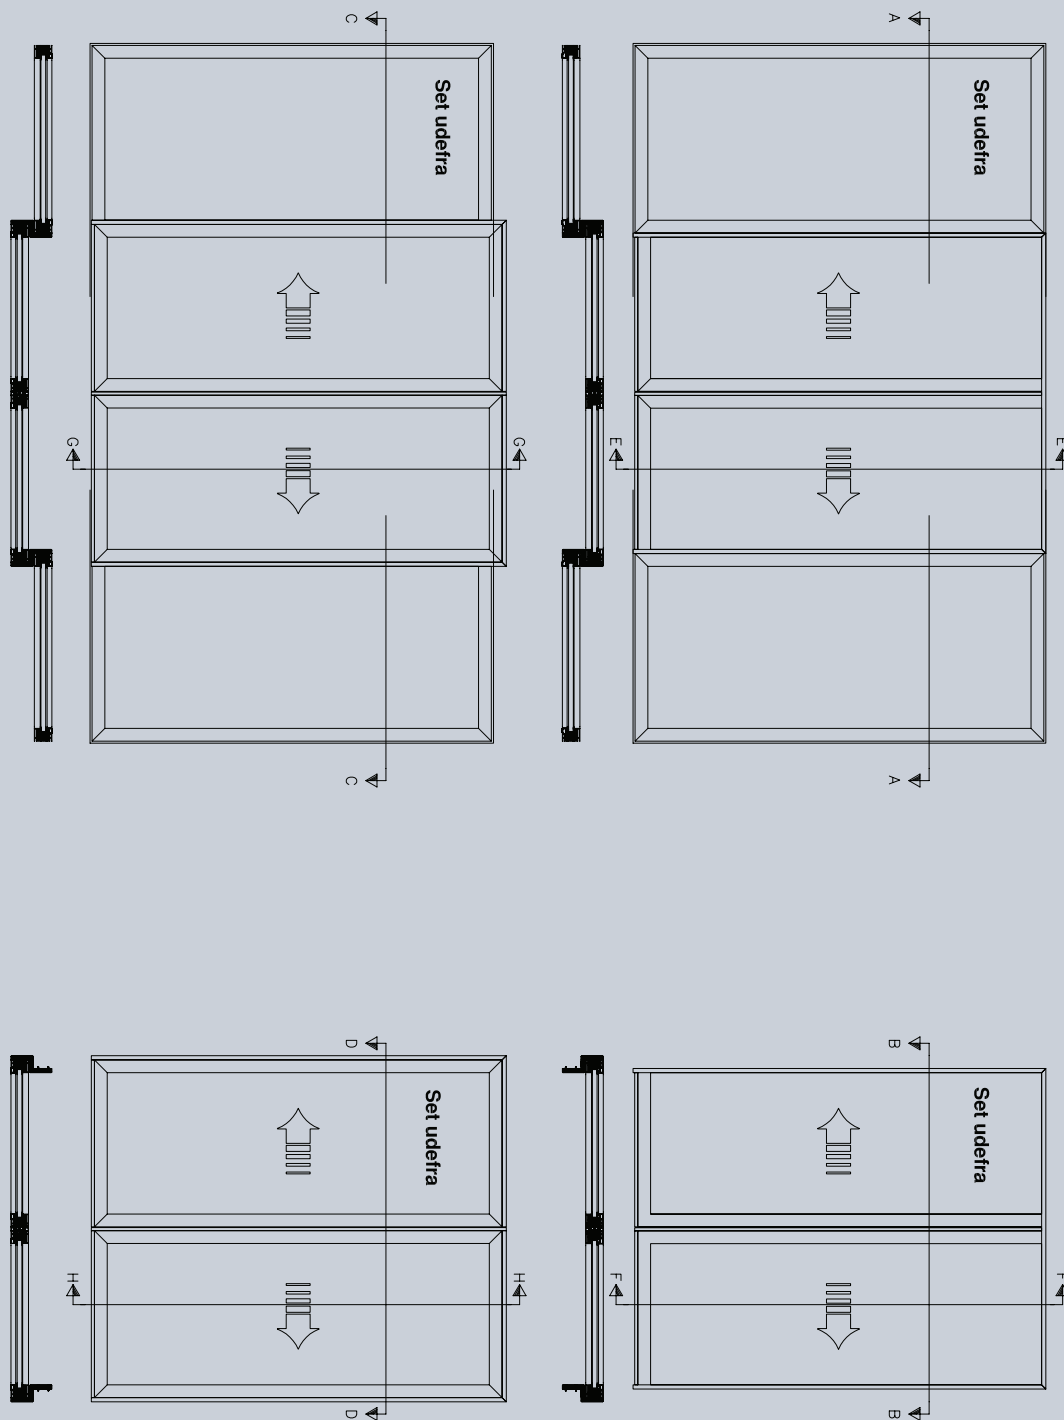

Aluflam A/S deliver tested and approved fire constructions
F30 - F60 - BS/EI30 - BS/EI60 in aluminium and glass

Double sliding doors

Aluflam A/S deliver tested and approved fire constructions
F30 - F60 - BS/EI30 - BS/EI60 in aluminium and glass

Double sliding doors