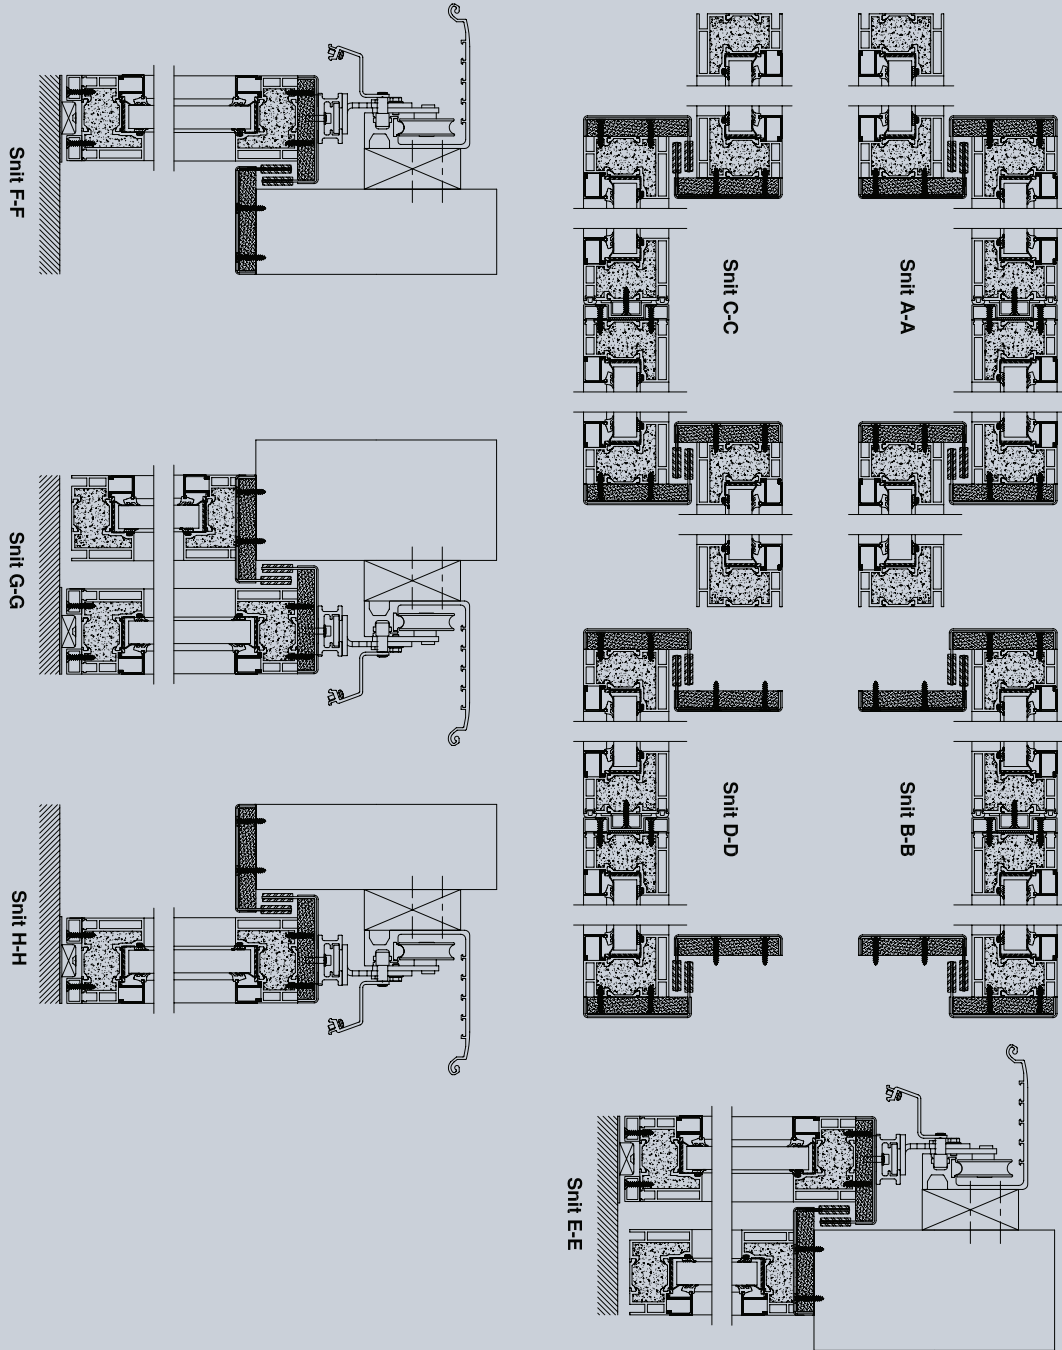

Aluflam A/S deliver tested and approved fire constructions
F30 - F60 - BS/EI30 - BS/EI60 in aluminium and glass

Double sliding doors

Aluflam A/S deliver tested and approved fire constructions
F30 - F60 - BS/EI30 - BS/EI60 in aluminium and glass

Double sliding doors