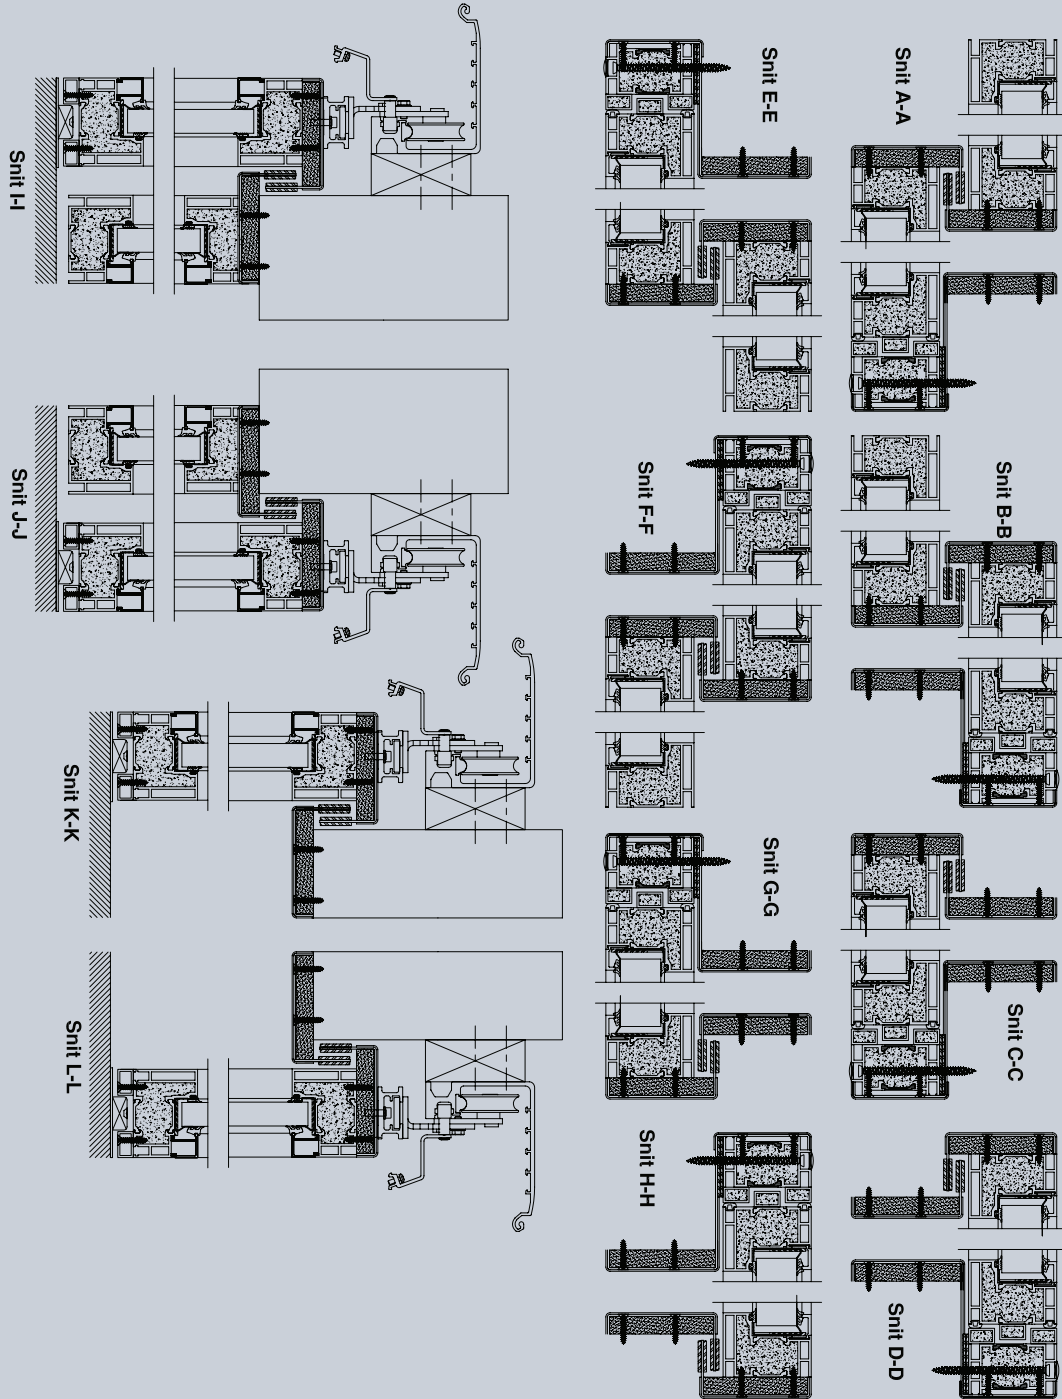

Alufam A/S deliver tested and approved fire constructions
F30 - F60 - BS/EI30 - BS/EI60 in aluminium and glass

Single sliding doors

Aluflam A/S deliver tested and approved fire constructions
F30 - F60 - BS/EI30 - BS/EI60 in aluminium and glass

Single sliding doors